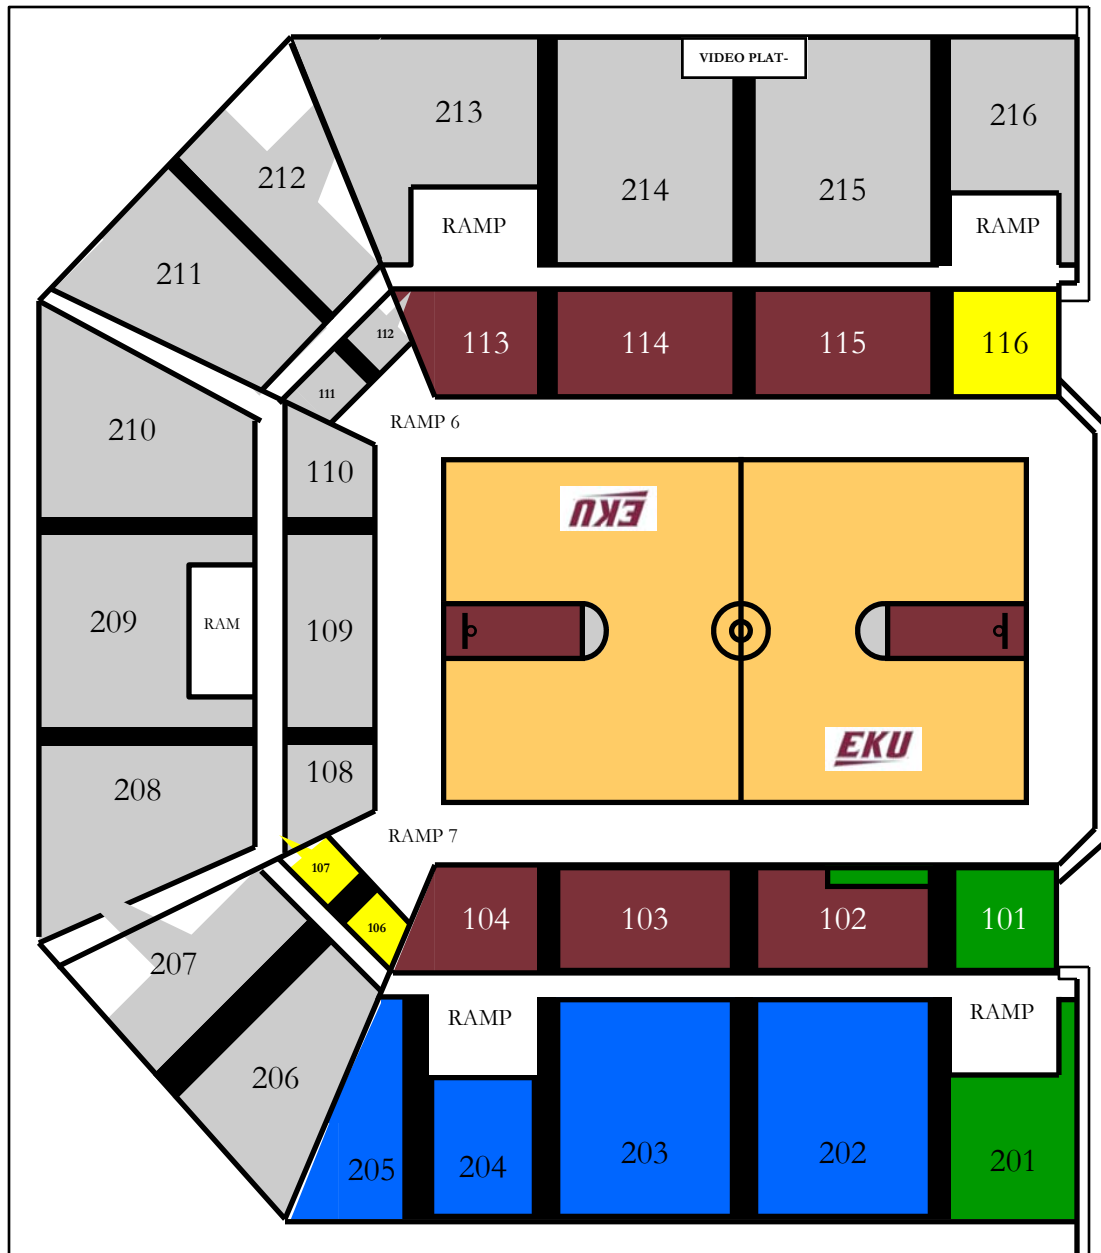

# EASTERN KENTUCKY UNIVERSITY

-  Lower Chair
-  Upper Chair
-  Player Guests
-  Visitors
-  General Admission

**Alumni Coliseum**

**McBrayer Arena**